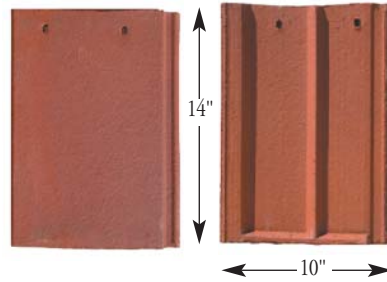

GMB Lincoln Flat Interlocking Shingle
Crude style, interlocking
manufactured by Gladding, McBean.