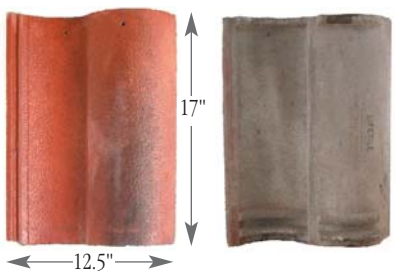

Lifetile S-Tile
"S" style concrete tile manufactured
by Burlingame Industries.