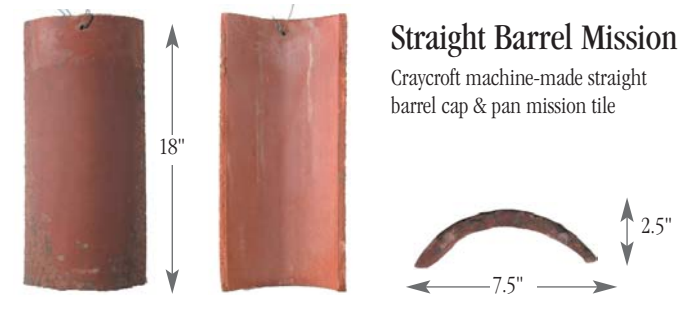

## CLAY ROOF TILES

**Early Mission**  
Handmade pre-1930 tapered cap & pan mission tile

**Mission Thumbprint**  
Handmade tapered cap & pan mission tile featuring hand finished edges

**GMB Mission Straight Barrel**  
Machine-made straight barrel cap & pan mission tile manufactured by Gladding, McBean.