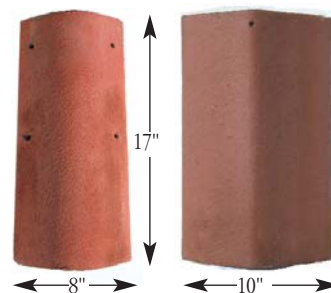

CLAY ROOF TILES

CONCRETE ROOF TILES