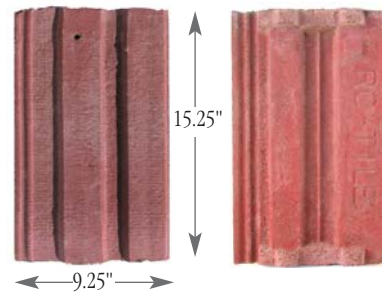

Marley Country Slate
Flat shingle style concrete
tile from Celotex

Ro-Tile Bar Style
Bar style concrete tile