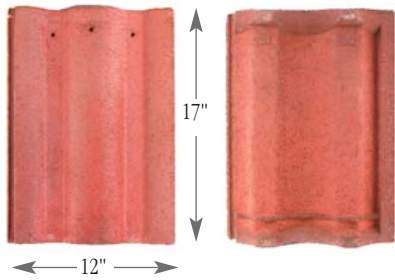

CONCRETE ROOF TILES

Eagle Small Barrel
Small barrel-style concrete
tile manufactured by Eagle.