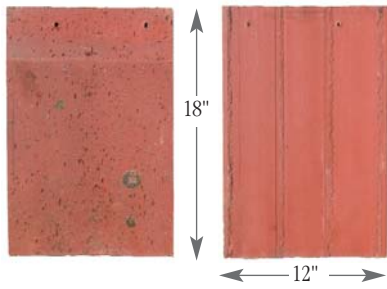

GMB Lincoln Flat Interlocking Shingle
Crude style, interlocking
manufactured by Gladding, McBean.

CLAY ROOF TILES

GMB Flat Shingle
Crude style, non-interlocking
manufactured by Gladding, McBean.