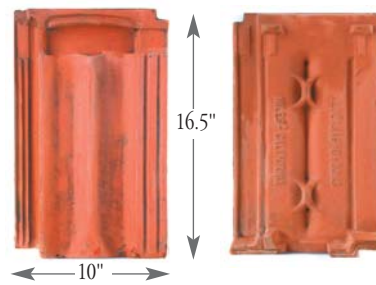

Pessagno/Italian
Italian style Pessagno & Sons
terra cotta tiles. Ridge, hip, rake
and snail pieces are available.